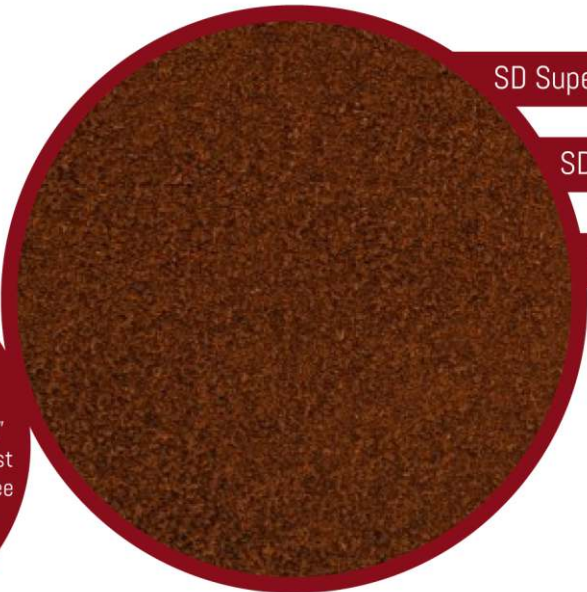

## Spray Dried

Spray dried coffee is the "powdered" form of instant coffee and is the most economical and popular instant coffee product in bulk and consumer pack.

SD Super

SD Classic

SD Delux

## Agglomerated

Agglomerated coffee is essentially spray dried powder that has been specially processed to yield a form that is more readily dissolved in coffee preparation, which gives the best of aroma and taste.