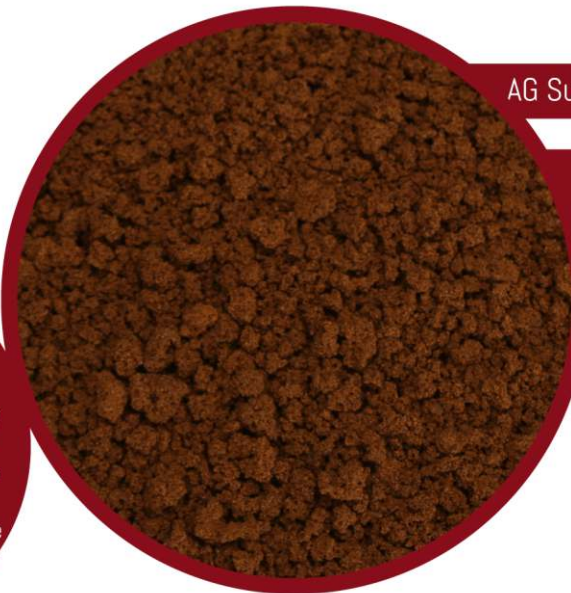

## Spray Dried

Spray dried coffee is the "powdered" form of instant coffee and is the most economical and popular instant coffee product in bulk and consumer pack.

SD Super

SD Classic

SD Delux

## Agglomerated

Agglomerated coffee is essentially spray dried powder that has been specially processed to yield a form that is more readily dissolved in coffee preparation, which gives the best of aroma and taste.